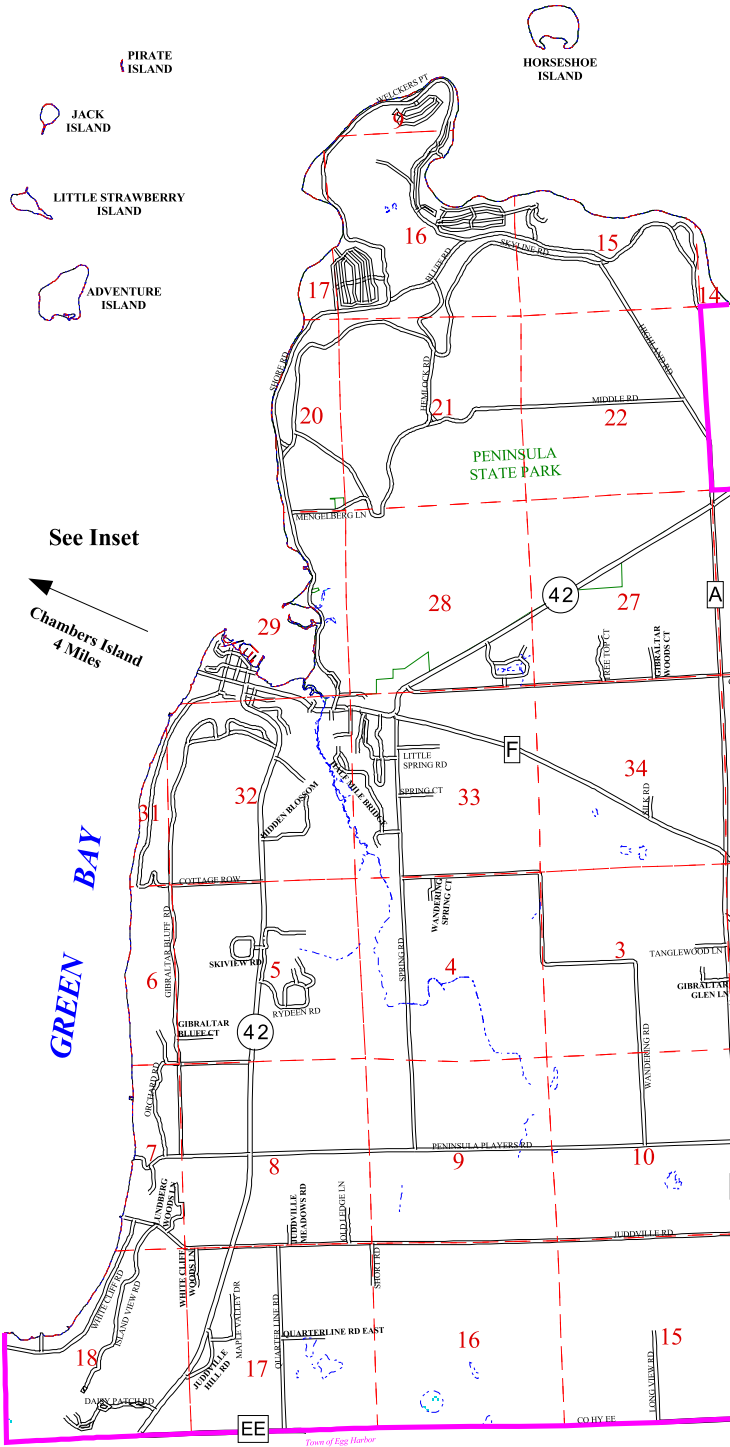

Planning Area

Town of Gibraltar

Door County, Wisconsin

December, 2015

Chambers Island

0 0.6 1.2 Miles

- PIRATE ISLAND
- JACK ISLAND
- LITTLE STRAWBERRY ISLAND
- ADVENTURE ISLAND

HORSESHOE ISLAND

See Inset

Chambers Island
4 Miles

GREEN BAY

Map Features

- State Highway
- County Highway
- Local Road
- Lakes and Ponds
- Surface Water Features
- Section Lines
- Town Boundary

This map is neither a legally recorded map nor a survey, and is not intended to be used as one. It is a compilation of records and information used for reference purposes only. Information may have changed since the printing of this map. Please contact Town of Gibraltar or County of Door for updates.

Source: Door County Planning Department, 2014