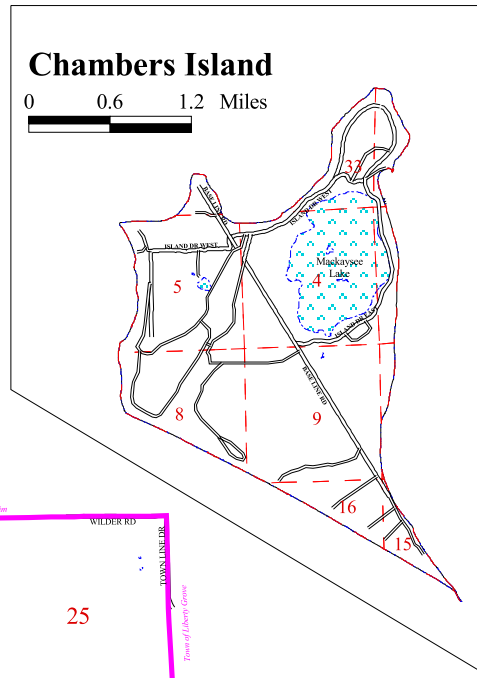

Planning Area

Town of Gibraltar

Door County, Wisconsin

December, 2015

Chambers Island

0 0.6 1.2 Miles

- PIRATE ISLAND
- JACK ISLAND
- LITTLE STRAWBERRY ISLAND
- ADVENTURE ISLAND

HORSESHOE ISLAND

See Inset

Chambers Island
4 Miles

GREEN BAY

Map Features

- State Highway
- County Highway
- Local Road
- Lakes and Ponds
- Surface Water Features
- Section Lines
- Town Boundary

This map is neither a legally recorded map nor a survey, and is not intended to be used as one. It is a compilation of records and information used for reference purposes only. Information may have changed since the printing of this map. Please contact Town of Gibraltar or County of Door for updates.

Source: Door County Planning Department, 2014